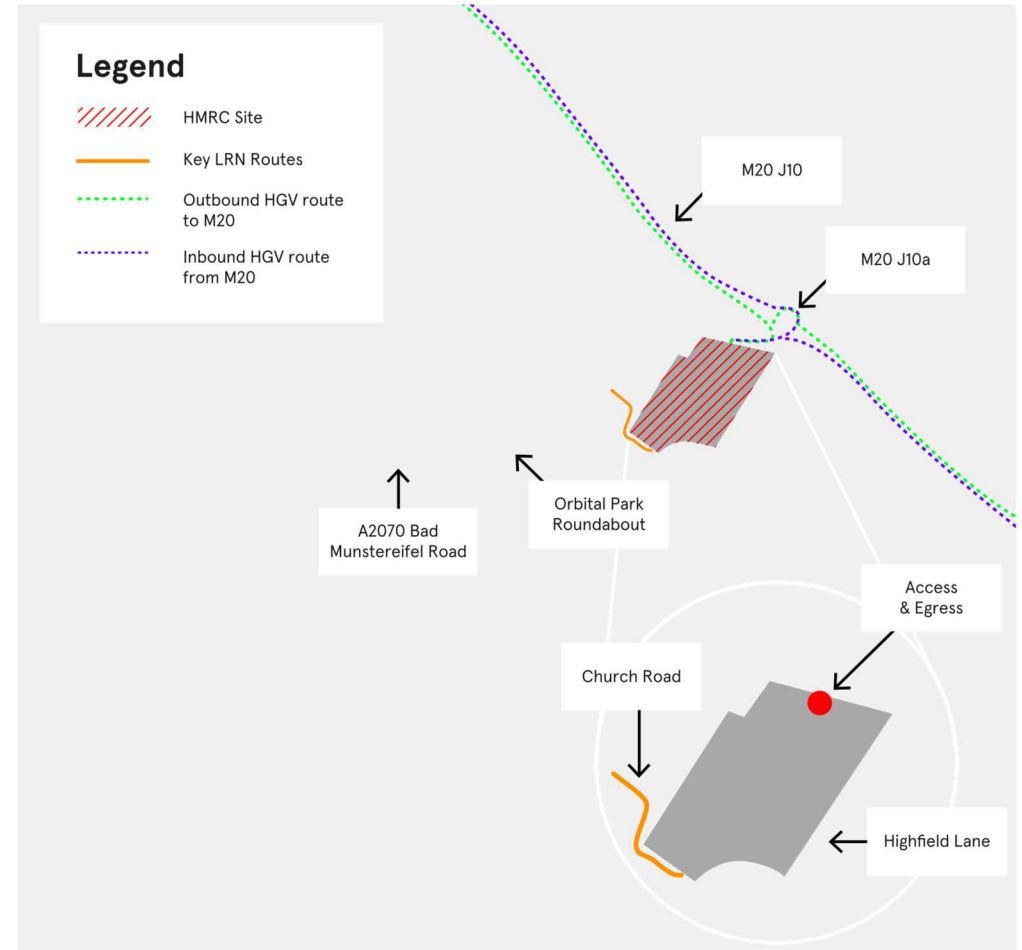

HM Government

UK TRANSITION

English (UK)

The correct address for Sevington Inland Border Facility is:

Sevington Inland Border Facility,
Ashford, TN25 6GE

Do:

Update to the latest version of your Sat Nav application

Follow the signage directing you to the entrance of the site

If your Sat Nav does not recognise the postcode, enter 'Sevington Inland Border Facility' in your search

Don't:

Do **not** use any alternative postcode for the site

Do **not** follow any route into any of the local villages including 'Mersham'

Do **not** follow any signage for Waterbrook Inland Border Facility

Sevington Inland Border Facility: M20 J10a → A2070

Satellite navigation: 51.132138, 0.914994