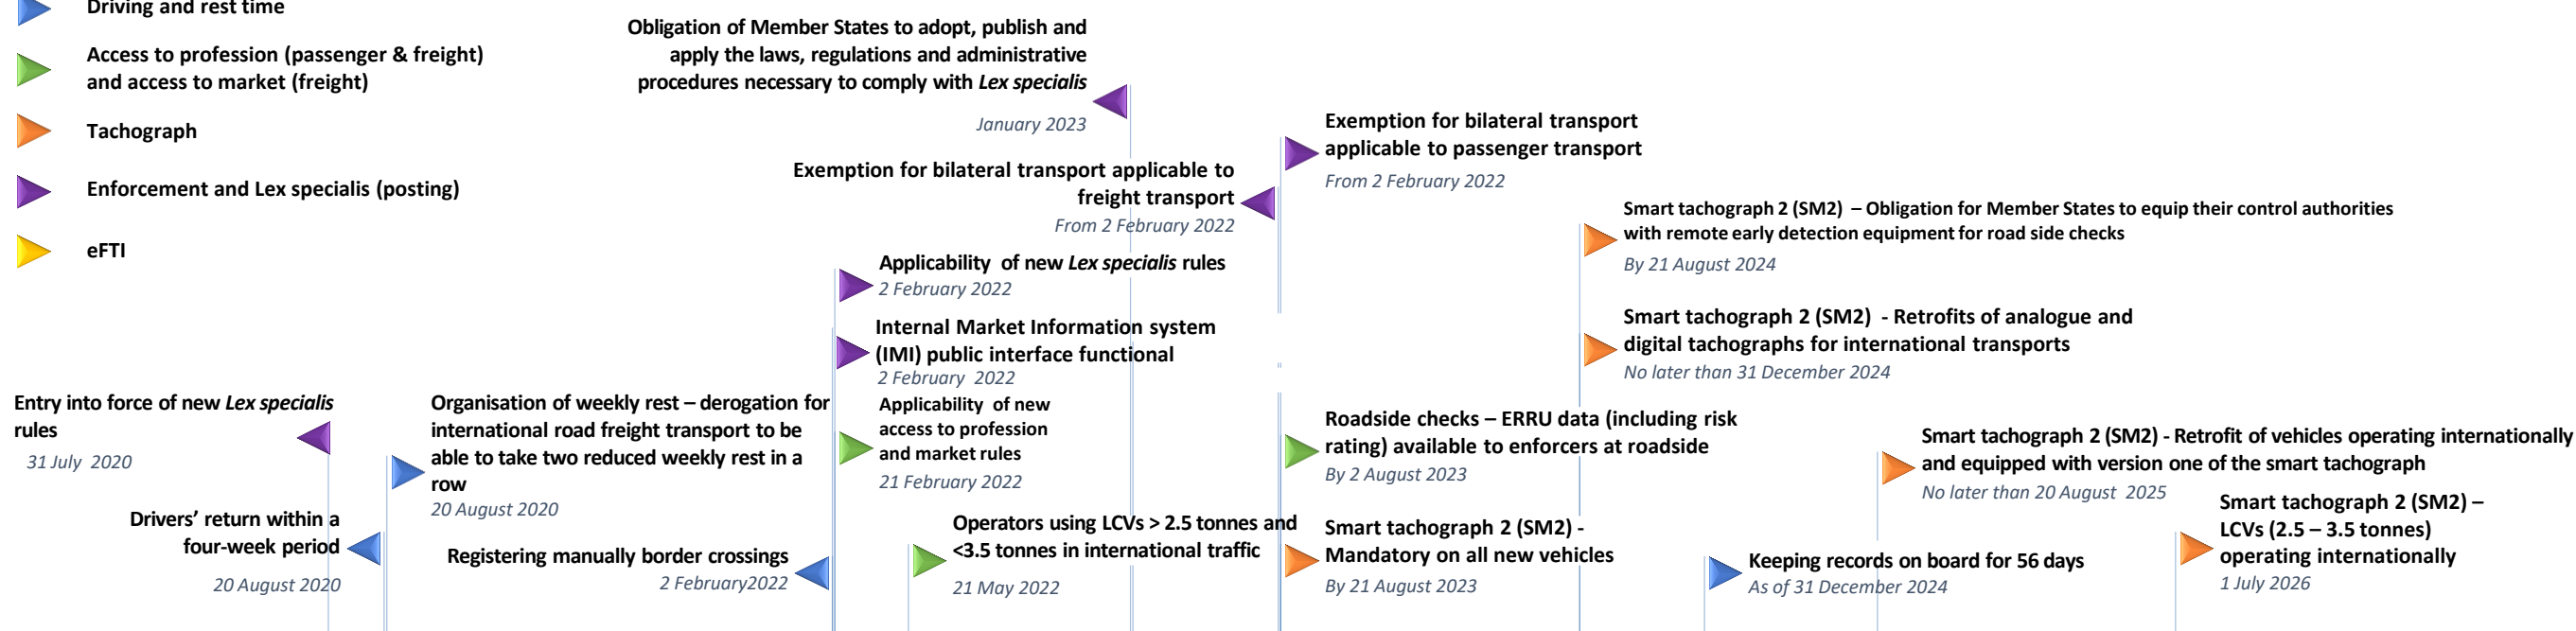

Mobility Package Enforcement Timeline

-  Milestone
-  Delegated/implementing act
-  Driving and rest time
-  Access to profession (passenger & freight) and access to market (freight)
-  Tachograph
-  Enforcement and Lex specialis (posting)
-  eFTI

2020 2021 2022 2023 2024 2025 2026 2026